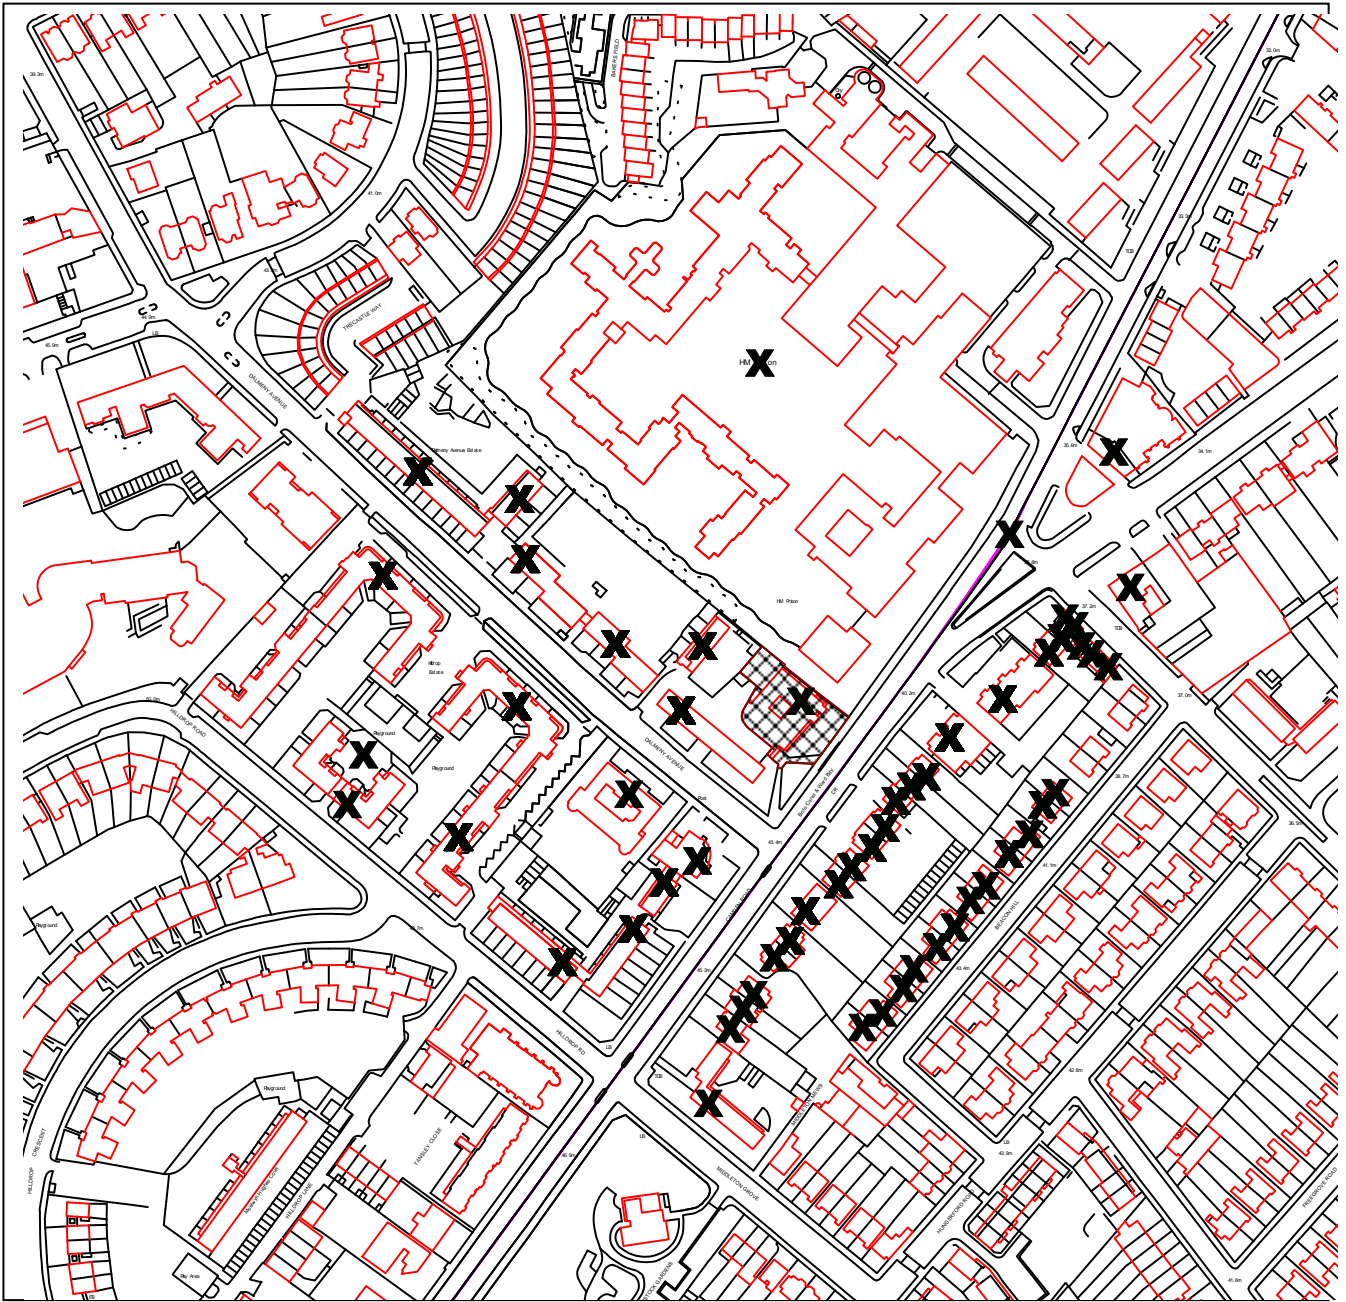

ISLINGTON

DEVELOPMENT MANAGEMENT

PLANNING APPLICATION REF NO: P2013/4758/FUL

LOCATION: JOHN BARNES LIBRARY AND LAND TO THE REAR,
275 CAMDEN ROAD, LONDON N7 0JN

SCALE: 1:3000

This map is reproduced from Ordnance Survey material with the permission of Ordnance Survey on behalf of the Controller of Her Majesty's Stationery Office © Crown copyright. Unauthorised reproduction infringes Crown copyright and may lead to prosecution or civil proceedings.
Islington Council, LA086452